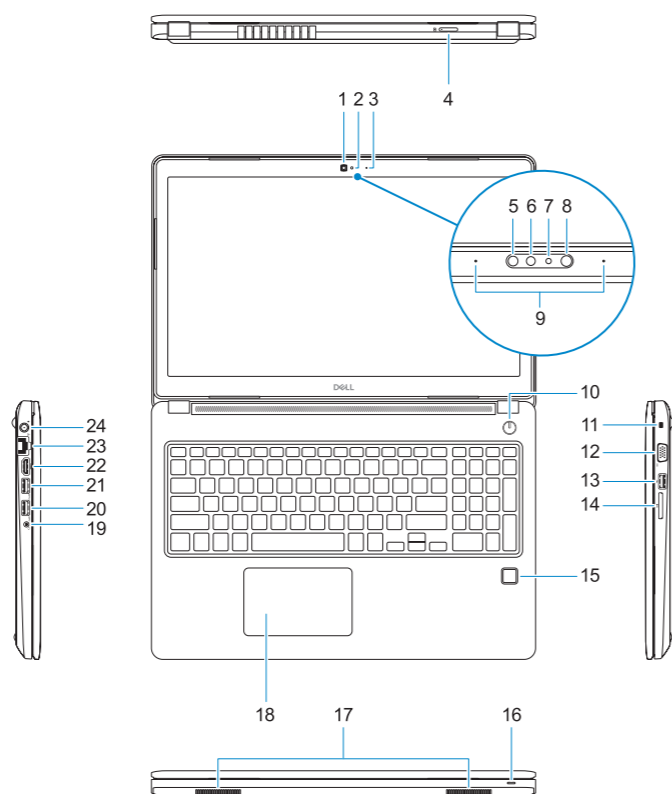

## Features

Kenmerken | Caractéristiques | Funktionen | Funzioni

1. Camera
2. Camera status light
3. Microphone
4. SIM-card slot (optional)
5. Infrared camera (Touch version only)
6. Infrared emitter (Touch version only)
7. Camera status light (Touch version only)
8. Camera (Touch version only)
9. Microphones (Touch version only)
10. Power button
11. Noble Wedge security-cable slot
12. VGA port
13. USB 2.0 port
14. Memory card reader
15. Fingerprint reader (optional)
16. Status light
17. Speakers
18. Touchpad
19. Headset/microphone combo jack
20. USB 3.0 port
21. USB 3.0 port with PowerShare
22. HDMI port
23. Network port
24. Power adapter port
25. Service Tag label