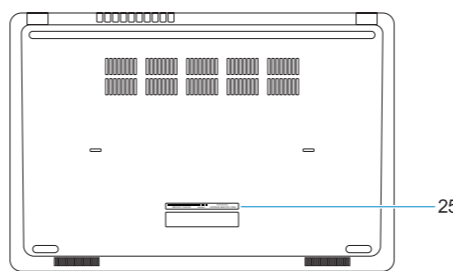

## Features

Kenmerken | Caractéristiques | Funktionen | Funzioni

1. Camera
2. Camera status light
3. Microphone
4. SIM-card slot (optional)
5. Infrared camera (Touch version only)
6. Infrared emitter (Touch version only)
7. Camera status light (Touch version only)
8. Camera (Touch version only)
9. Microphones (Touch version only)
10. Power button
11. Noble Wedge security-cable slot
12. VGA port
13. USB 2.0 port
14. Memory card reader
15. Fingerprint reader (optional)
16. Status light
17. Speakers
18. Touchpad
19. Headset/microphone combo jack
20. USB 3.0 port
21. USB 3.0 port with PowerShare
22. HDMI port
23. Network port
24. Power adapter port
25. Service Tag label